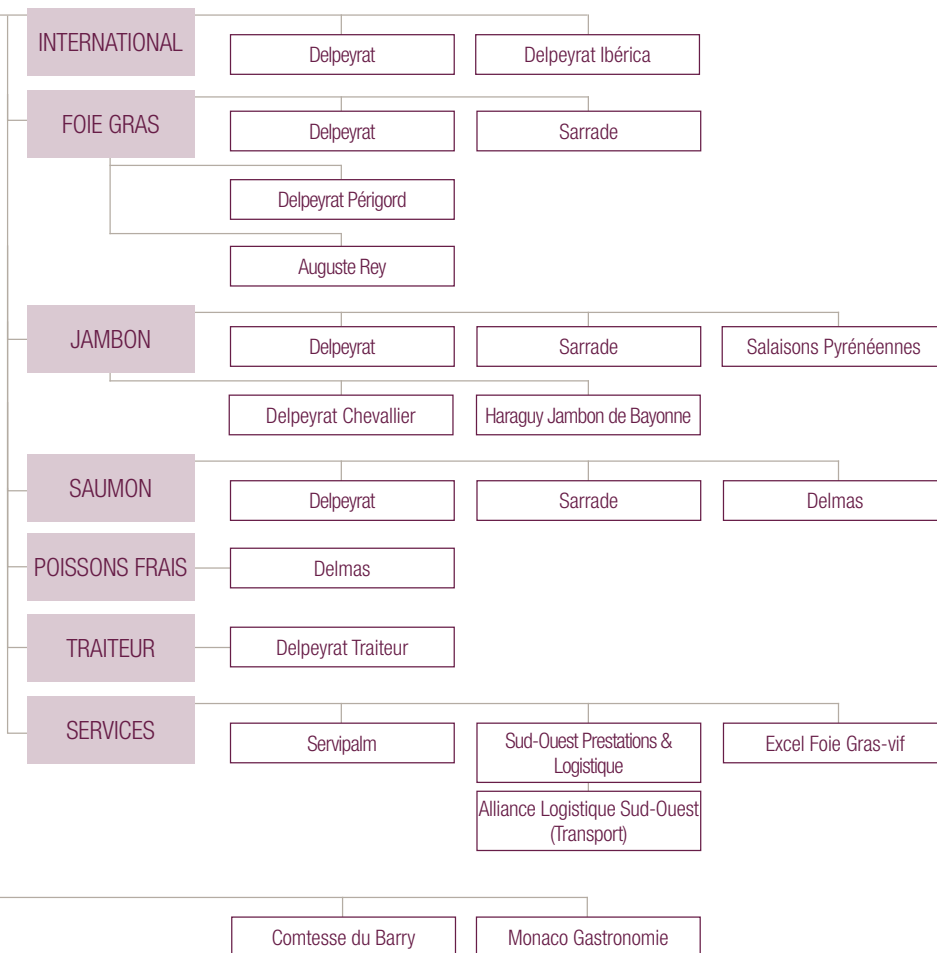

### LIVESTOCK

**Partner:**  
-Mousset

Provif

Sud-Ouest Agri Service

Canadour - Coqadour

UASO

### AGRICULTURAL EQUIPMENT

Élevage Service

# COOPERATIVE STRUCTURE

## FINE FOOD DIVISION

MVVH

DELPEYRAT  
DELMAS